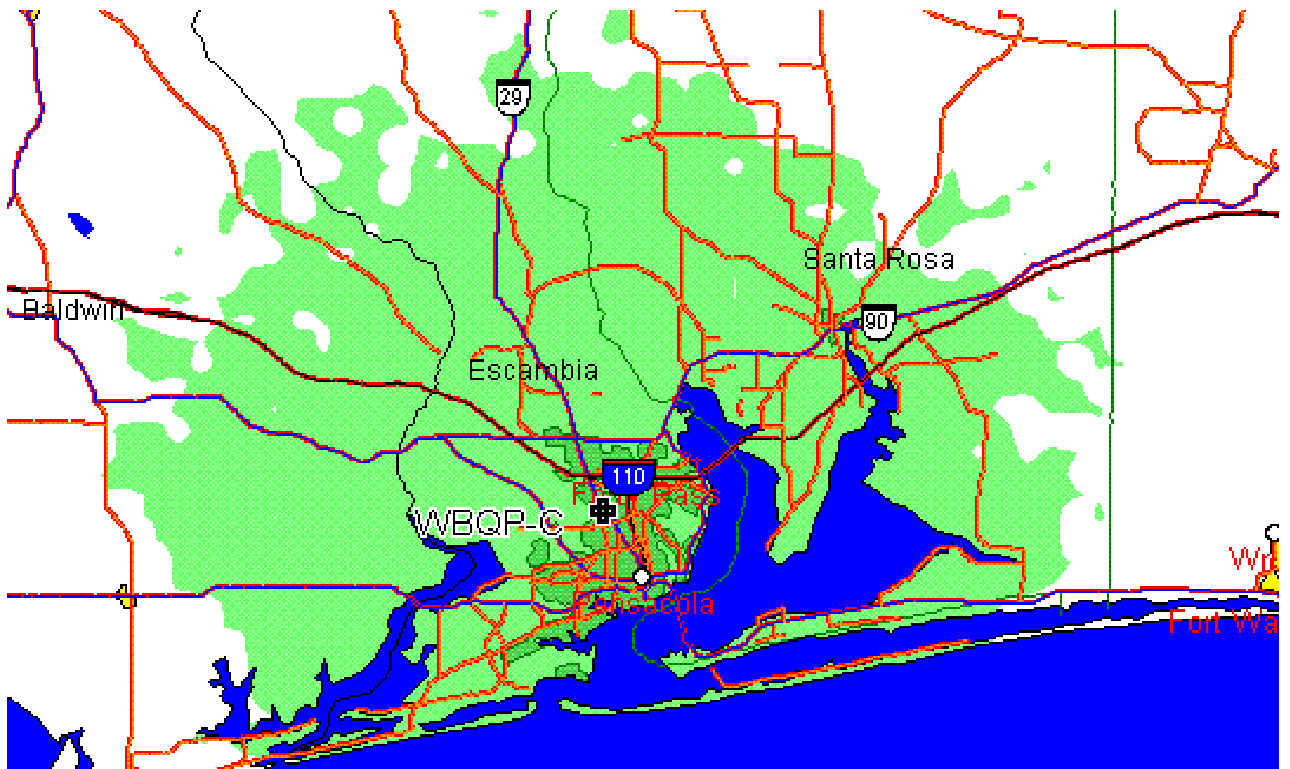

Your Urban TV Station

Coverage Map

Serving Over 399,000 Viewers

Escambia, Santa Rosa & Baldwin Counties